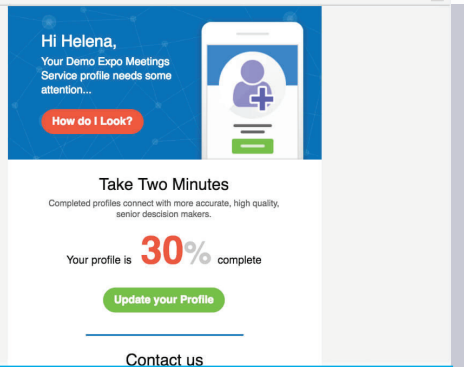

PSP CONNECT is a complimentary matchmaking tool to help you find & book meetings with new business contacts at Pool | Spa | Patio Expo™ 2019.

1

Once you've registered for your attendee or exhibitor badge you will receive a link to access your personal PSP CONNECT profile.

4

Send & receive invitations with high level contacts & arrange meetings in an exhibitor's booth or in the dedicated PSP CONNECT lounge.

5

With a PDF schedule, SMS reminders & help from our onsite concierge team, you will arrive at your appointments on time.