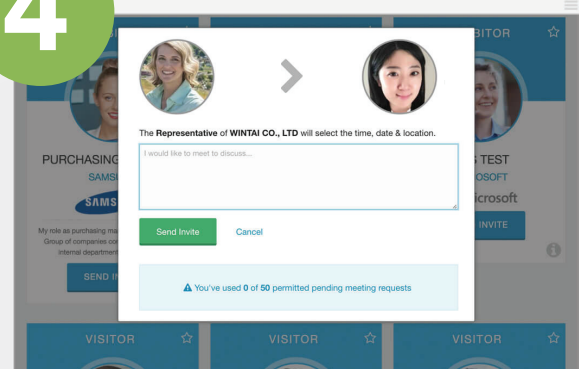

PSP CONNECT is a complimentary matchmaking tool to help you find & book meetings with new business contacts at Pool | Spa | Patio Expo™ 2019.

1

Once you've registered for your attendee or exhibitor badge you will receive a link to access your personal PSP CONNECT profile.

2

Update your profile, so other people can find you. Your contact details are only exchanged with your confirmed meetings.

3

Search for contacts by job title, company, business type, or use the automatic suggestions to find your perfect match.

4

Send & receive invitations with high level contacts & arrange meetings in an exhibitor's booth or in the dedicated PSP CONNECT lounge.

5

With a PDF schedule, SMS reminders & help from our onsite concierge team, you will arrive at your appointments on time.