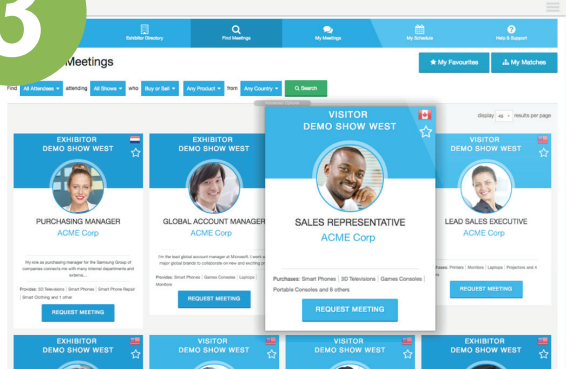

PSP CONNECT is a complimentary matchmaking tool to help you find & book meetings with new business contacts at Pool | Spa | Patio Expo™ 2019.

1

Once you've registered for your attendee or exhibitor badge you will receive a link to access your personal PSP CONNECT profile.

2

Update your profile, so other people can find you. Your contact details are only exchanged with your confirmed meetings.

3

Search for contacts by job title, company, business type, or use the automatic suggestions to find your perfect match.

4

Send & receive invitations with high level contacts & arrange meetings in an exhibitor's booth or in the dedicated PSP CONNECT lounge.

5

With a PDF schedule, SMS reminders & help from our onsite concierge team, you will arrive at your appointments on time.