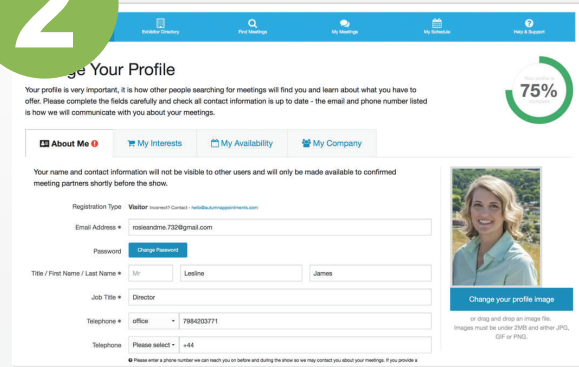

PSP CONNECT is a complimentary matchmaking tool to help you find & book meetings with new business contacts at Pool | Spa | Patio Expo™ 2019.

1

Once you've registered for your attendee or exhibitor badge you will receive a link to access your personal PSP CONNECT profile.

2

Update your profile, so other people can find you. Your contact details are only exchanged with your confirmed meetings.

3

Search for contacts by job title, company, business type, or use the automatic suggestions to find your perfect match.

4

Send & receive invitations with high level contacts & arrange meetings in an exhibitor's booth or in the dedicated PSP CONNECT lounge.

5

With a PDF schedule, SMS reminders & help from our onsite concierge team, you will arrive at your appointments on time.